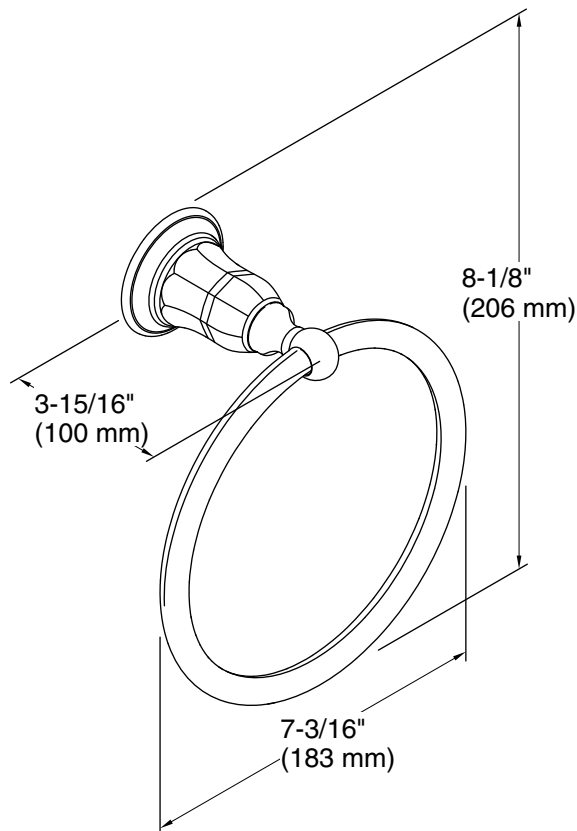

Available Colors/Finishes

Color tiles intended for reference only.

Color	Code	Description
	CP	Polished Chrome
	BN	Vibrant® Brushed Nickel
	2BZ	Oil-Rubbed Bronze

Technical Information

All product dimensions are nominal.